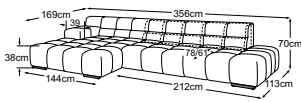

**REC-li/ELT 70-o-AT/2HT-re
including 2 MBA**
Item number: D021124