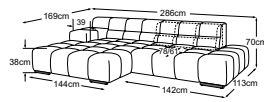

C: chrome

Please specify foot variant on order.

TEMPLE

Combinations

**Megasofa
including 2 MBA**
Item number: D021530

**2HT-li/REC-re
including 1 MBA**
Item number: D021531

**REC-li/2HT-re
including 1 MBA**
Item number: D021532