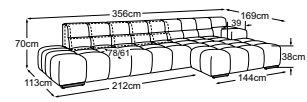

C: chrome

Please specify foot variant on order.

TEMPLE

Combinations

**Megasofa
including 2 MBA**
Item number: D021530

**2HT-li/REC-re
including 1 MBA**
Item number: D021531

**REC-li/2HT-re
including 1 MBA**
Item number: D021532