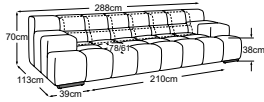

C: chrome

Please specify foot variant on order.

TEMPLE

Combinations

**Megasofa
including 2 MBA**
Item number: D021530

**2HT-li/REC-re
including 1 MBA**
Item number: D021531

**REC-li/2HT-re
including 1 MBA**
Item number: D021532