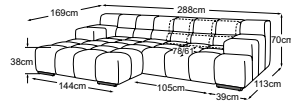

**REC-li/ELT AT-re
including 1 MBA**
Item number: D021128