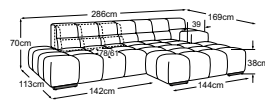

C: chrome

Please specify foot variant on order.

TEMPLE

Combinations

**Megasofa
including 2 MBA**
Item number: D021530

**2HT-li/REC-re
including 1 MBA**
Item number: D021531

**REC-li/2HT-re
including 1 MBA**
Item number: D021532