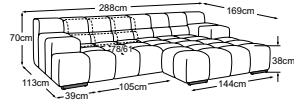

**ELT AT-li/REC-re
including 1 MBA**
Item number: D021127