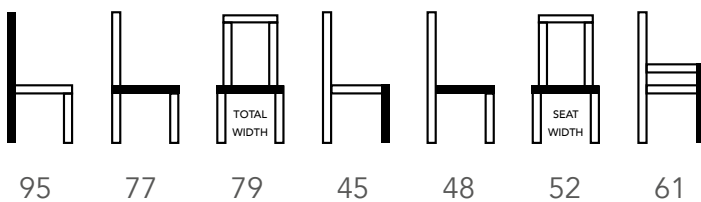

CLOCKWORK

Technical information

Extra images

MATEN / MEASUREMENTS

EXTRA INFO

MATERIALS

Frame info	Chipboard, beech, hardboard, pine
Seat info	Springs
Back info	Elastic belt

PACKING

Package	Foil/KARTON
Nr. of pcs	1
Size of package	113x84x77
Weight package	20 kg