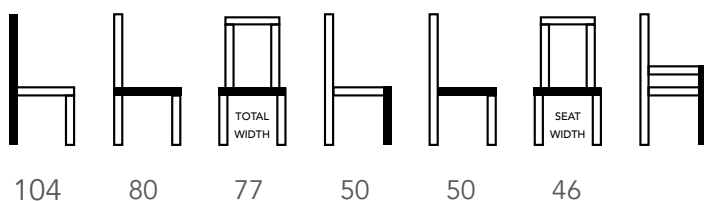

DAVID

Technical information

Extra images

MATEN / MEASUREMENTS

EXTRA INFO

MATERIALS

Frame	chipboard, beech or pine
Zitting / Seat	NOSAG (metal springs)
Poten / Legs	Beuken / beech
Back Filling	foam T18
Seat Filling	foam T30 and T35 soft

PACKING

Package	KARTON
Nr. of pcs	1
Size of package	80x95x85 CM
Weight package	