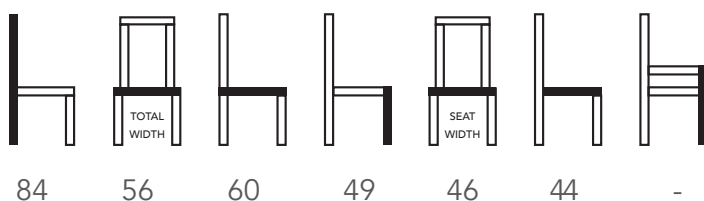

Extra images

MATEN / MEASUREMENTS

EXTRA INFO

MATERIALS

Frame	Foam cast (60kg/m ³) with metal frame
Zitting / Seat	Foam cast (60kg/m ³) with extra seat cast foam 35 mm (36 ShoreF)
Rug / Back	Foam cast (60kg/m ³)

PACKING

Package	KARTON
Nr. of pcs	1
Volume package	0,38
Weight model	10,5 KG
Weight package	11,9 KG