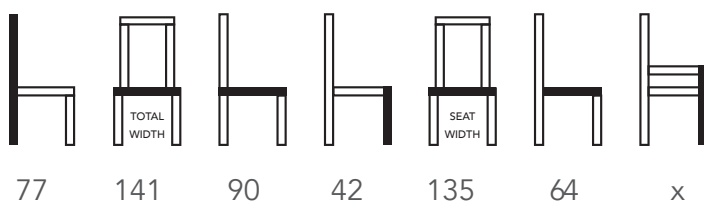

NICO LOVE LOUNGE

Technical information

Extra images

MATEN / MEASUREMENTS

EXTRA INFO

MATERIALS

Frame	chipboard, plywood, beaverboard and cardboard
Zitting / Seat	springs 3,8x450, foam vp3530 and foam vp1830
Rug / Back	elastic belts, foam vp2542 and foam vp1830

PACKING

Package	KARTON
Nr. of pcs	1
Size of package	HxWxD: 82x145x95 CM
Weight model	30 KG
Weight package	33 KG