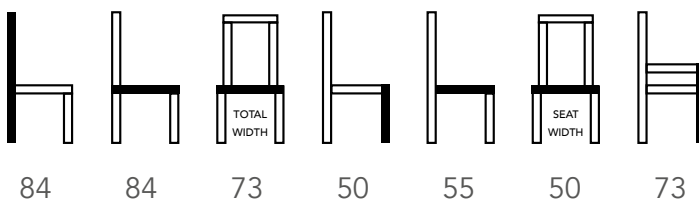

Extra images

### MATEN / MEASUREMENTS

### PACKING

<b>Package</b>	KARTON
<b>Nr. of pcs</b>	1
<b>Size of package</b>	83x78x80 CM
<b>Weight package</b>	