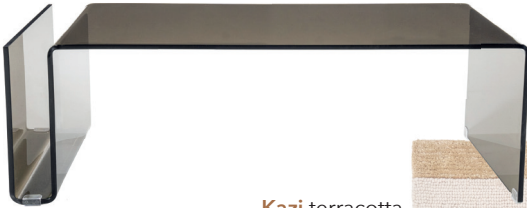

By-Boo, makes a home

Seki dining table
250 x 110 x 76 cm

Cirque 1
ø 38 x 41 cm

Cirque 3
ø 39 x 30 cm

Derby brown
72 x 75 x 80 cm

Shadow coffee table - brown
120 x 60 x 38 cm

Kazi terracotta
190 x 290 cm

Luox floor lamp - coral red
ø 50 x 150 cm

Dixon stool - mustard ○ ● ● ●
34 x 34 x 42 cm

Baron
ø 46 x 25 cm

Toad mustard ● ○ ● ●
ø 29 x 27 cm

Stunda terracotta ● ● ● ●
45 x 45 cm

Skola chair - taupe ● ● ● ●
47 x 49.5 x 77 cm

Sirun pillow - terracotta ● ● ● ●
40 x 60 cm