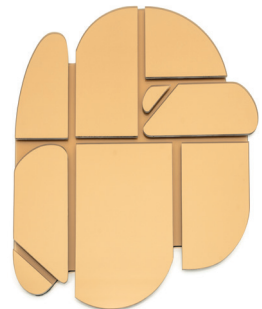

Kari mirror
50 x 60 cm