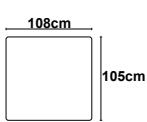

*ELT 160*  
*D071118*  
*160x105cm*

*ELT 160 AT left*  
*D071131*  
*180x105cm*

*ELT 160 AT right*  
*D071132*  
*180x105cm*

## ELEMENTS

**ELT 180T**  
**D071133**  
**180x120cm**

**ELT 180T AT left**  
**D071134**  
**200x120cm**

**ELT 180T AT right**  
**D071135**  
**200x120cm**

**ELT 180**  
**D071117**  
**180x105cm**

**ELT 180 AT left**  
**D071136**  
**200x105cm**

**ELT 180 AT right**  
**D071137**  
**200x105cm**

**Stool 120**  
**D071800**  
**123x120cm**

**Stool 105**  
**D071801**  
**108x105cm**

**REC AT left**  
**D071660**  
**140x185cm**

**REC AT right**  
**D071661**  
**140x185cm**