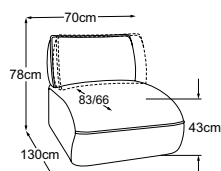

Product info:
Frame made of beech
wooden construction

Seat with supporting spring system
and highly elastic cold foam.

ELEMENTS

**Element 70 without armrest
incl. MBA**
Item number: D073118

**Element 70 armrest left
incl. MBA**
Item number: D073119