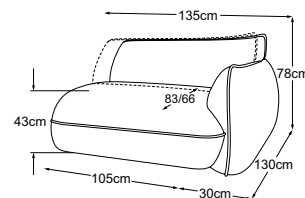

**Element 105 armrest right
incl. MBA**
Item number: D073124