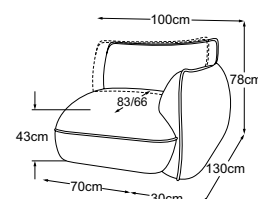

Product info:
Frame made of beech
wooden construction

Seat with supporting spring system
and highly elastic cold foam.

ELEMENTS

**Element 70 without armrest
incl. MBA**
Item number: D073118

**Element 70 armrest left
incl. MBA**
Item number: D073119