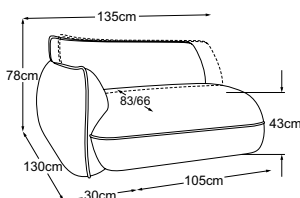

**Element 105 armrest left
incl. MBA**
Item number: D073123