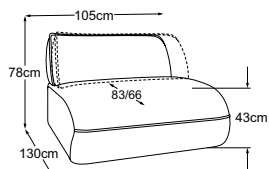

**Element 105 without armrest
incl. MBA**
Item number: D073122