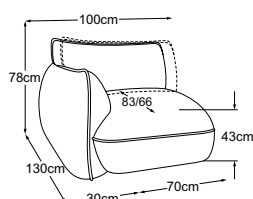

Product info:
Frame made of beech
wooden construction

Seat with supporting spring system
and highly elastic cold foam.

ELEMENTS

**Element 70 without armrest
incl. MBA**
Item number: D073118

**Element 70 armrest left
incl. MBA**
Item number: D073119